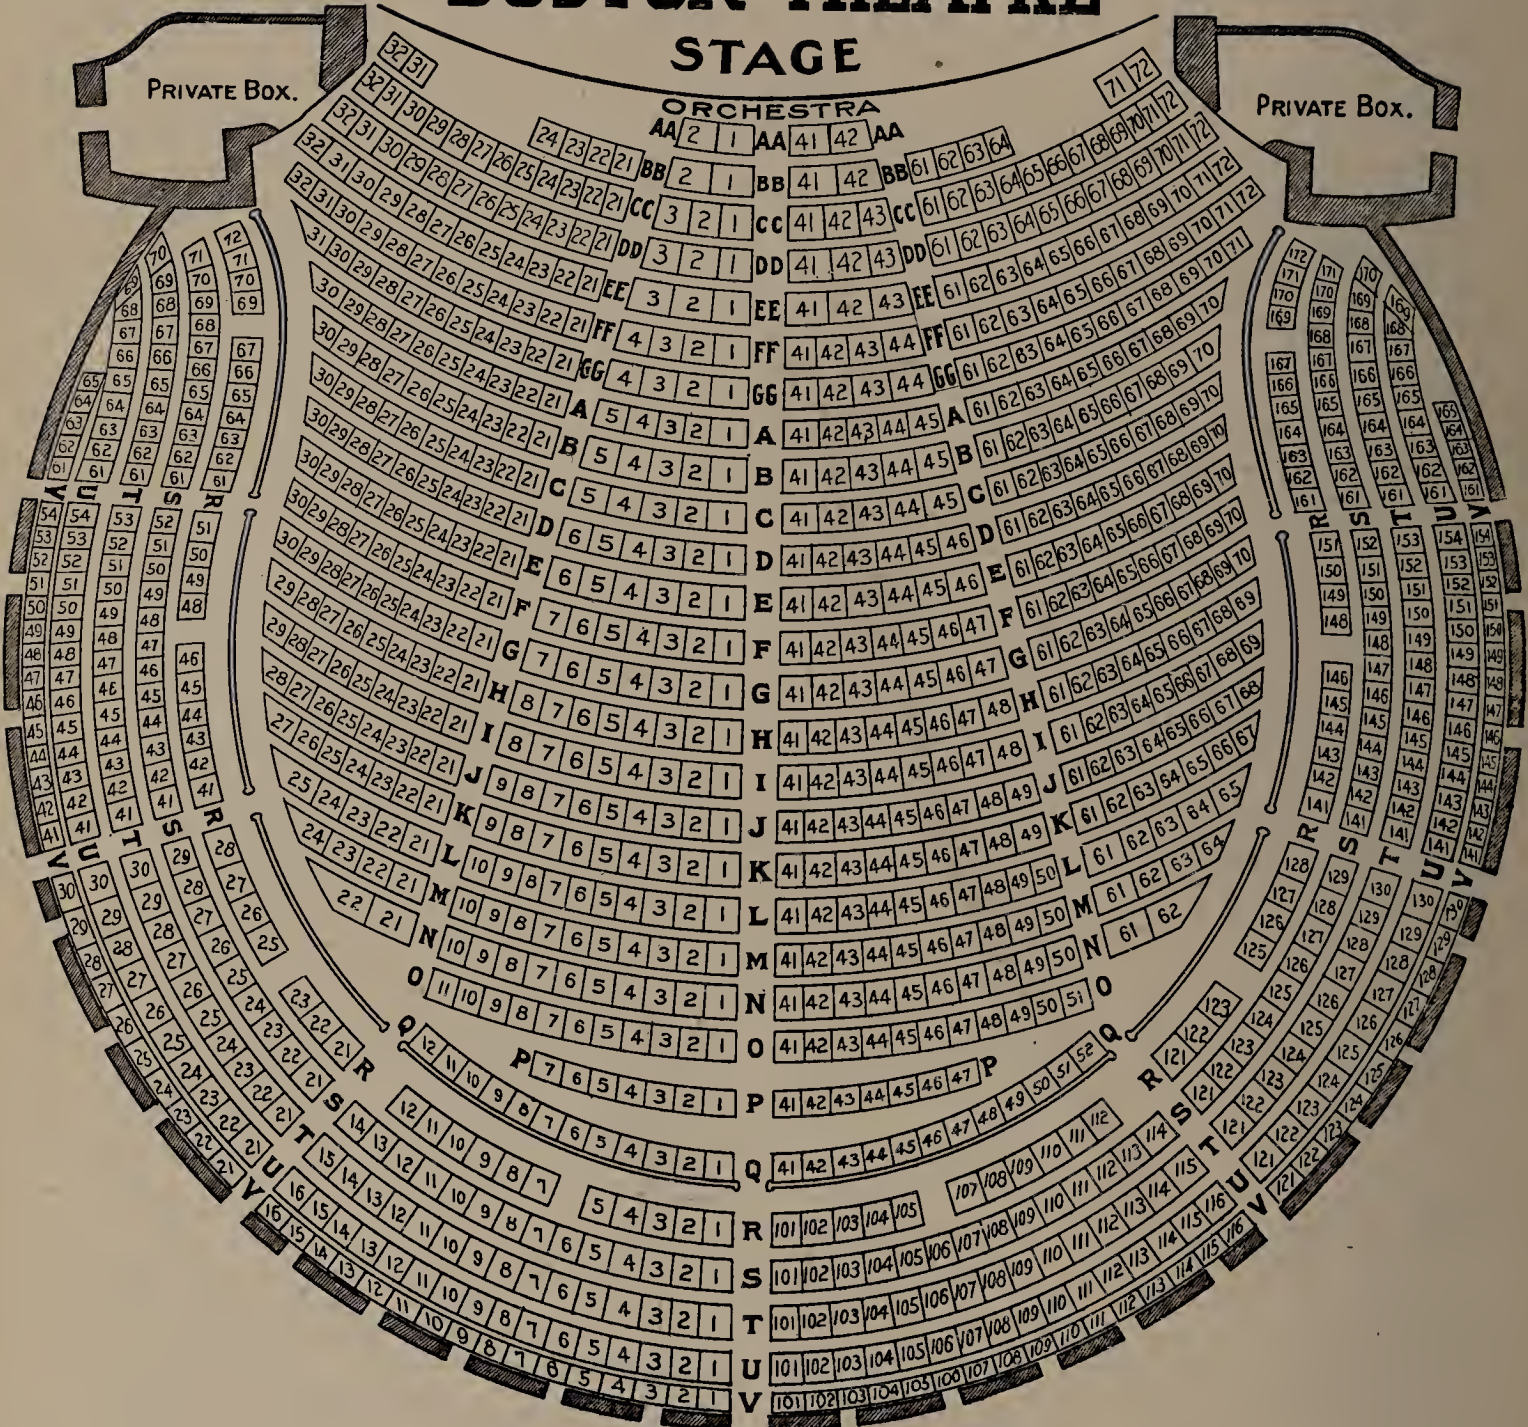

BOSTON THEATRE

STAGE

PRIVATE BOX.

PRIVATE BOX.

ORCHESTRA